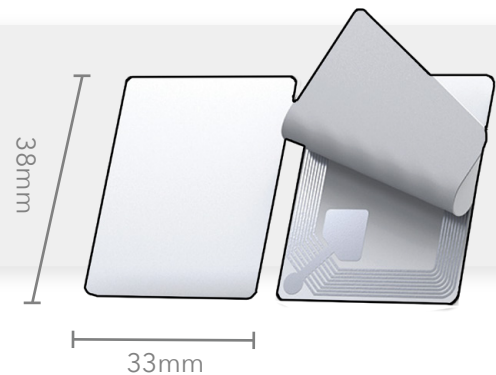

## RF 33 x 38mm SuperLabels®

**Roll format**  
Suited for Auto Apply  
& Hand Apply

**Fully Compatible**  
Checkpoint® & Nedap® and other RF 8.2 Mhz  
EAS Systems & Deactivators

## Product Specifications

**Label Reference:** 31 x 32 mm Superlabel®

**Cover of Label:** Plain White, Barcode,  
Black, Custom and Clear (Nude)

**Label Length:** 38 mm / 1.5 inches

**Label Width:** 33 mm / 1.3 inch

**Detection Performance:** Excellent

**Count Rol:** 2000 / 8000 / Custom

**Adhesive:** FDA Approved Strong Adhesive

**Label frequency:** 8.2 MHz Radio-Frequency (RF)